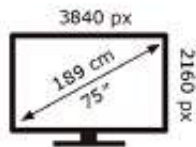

SAMSUNG

QE75Q75AAT

115 kWh/1000h

ABCDEF **G**

213 kWh/1000h

2019/2013